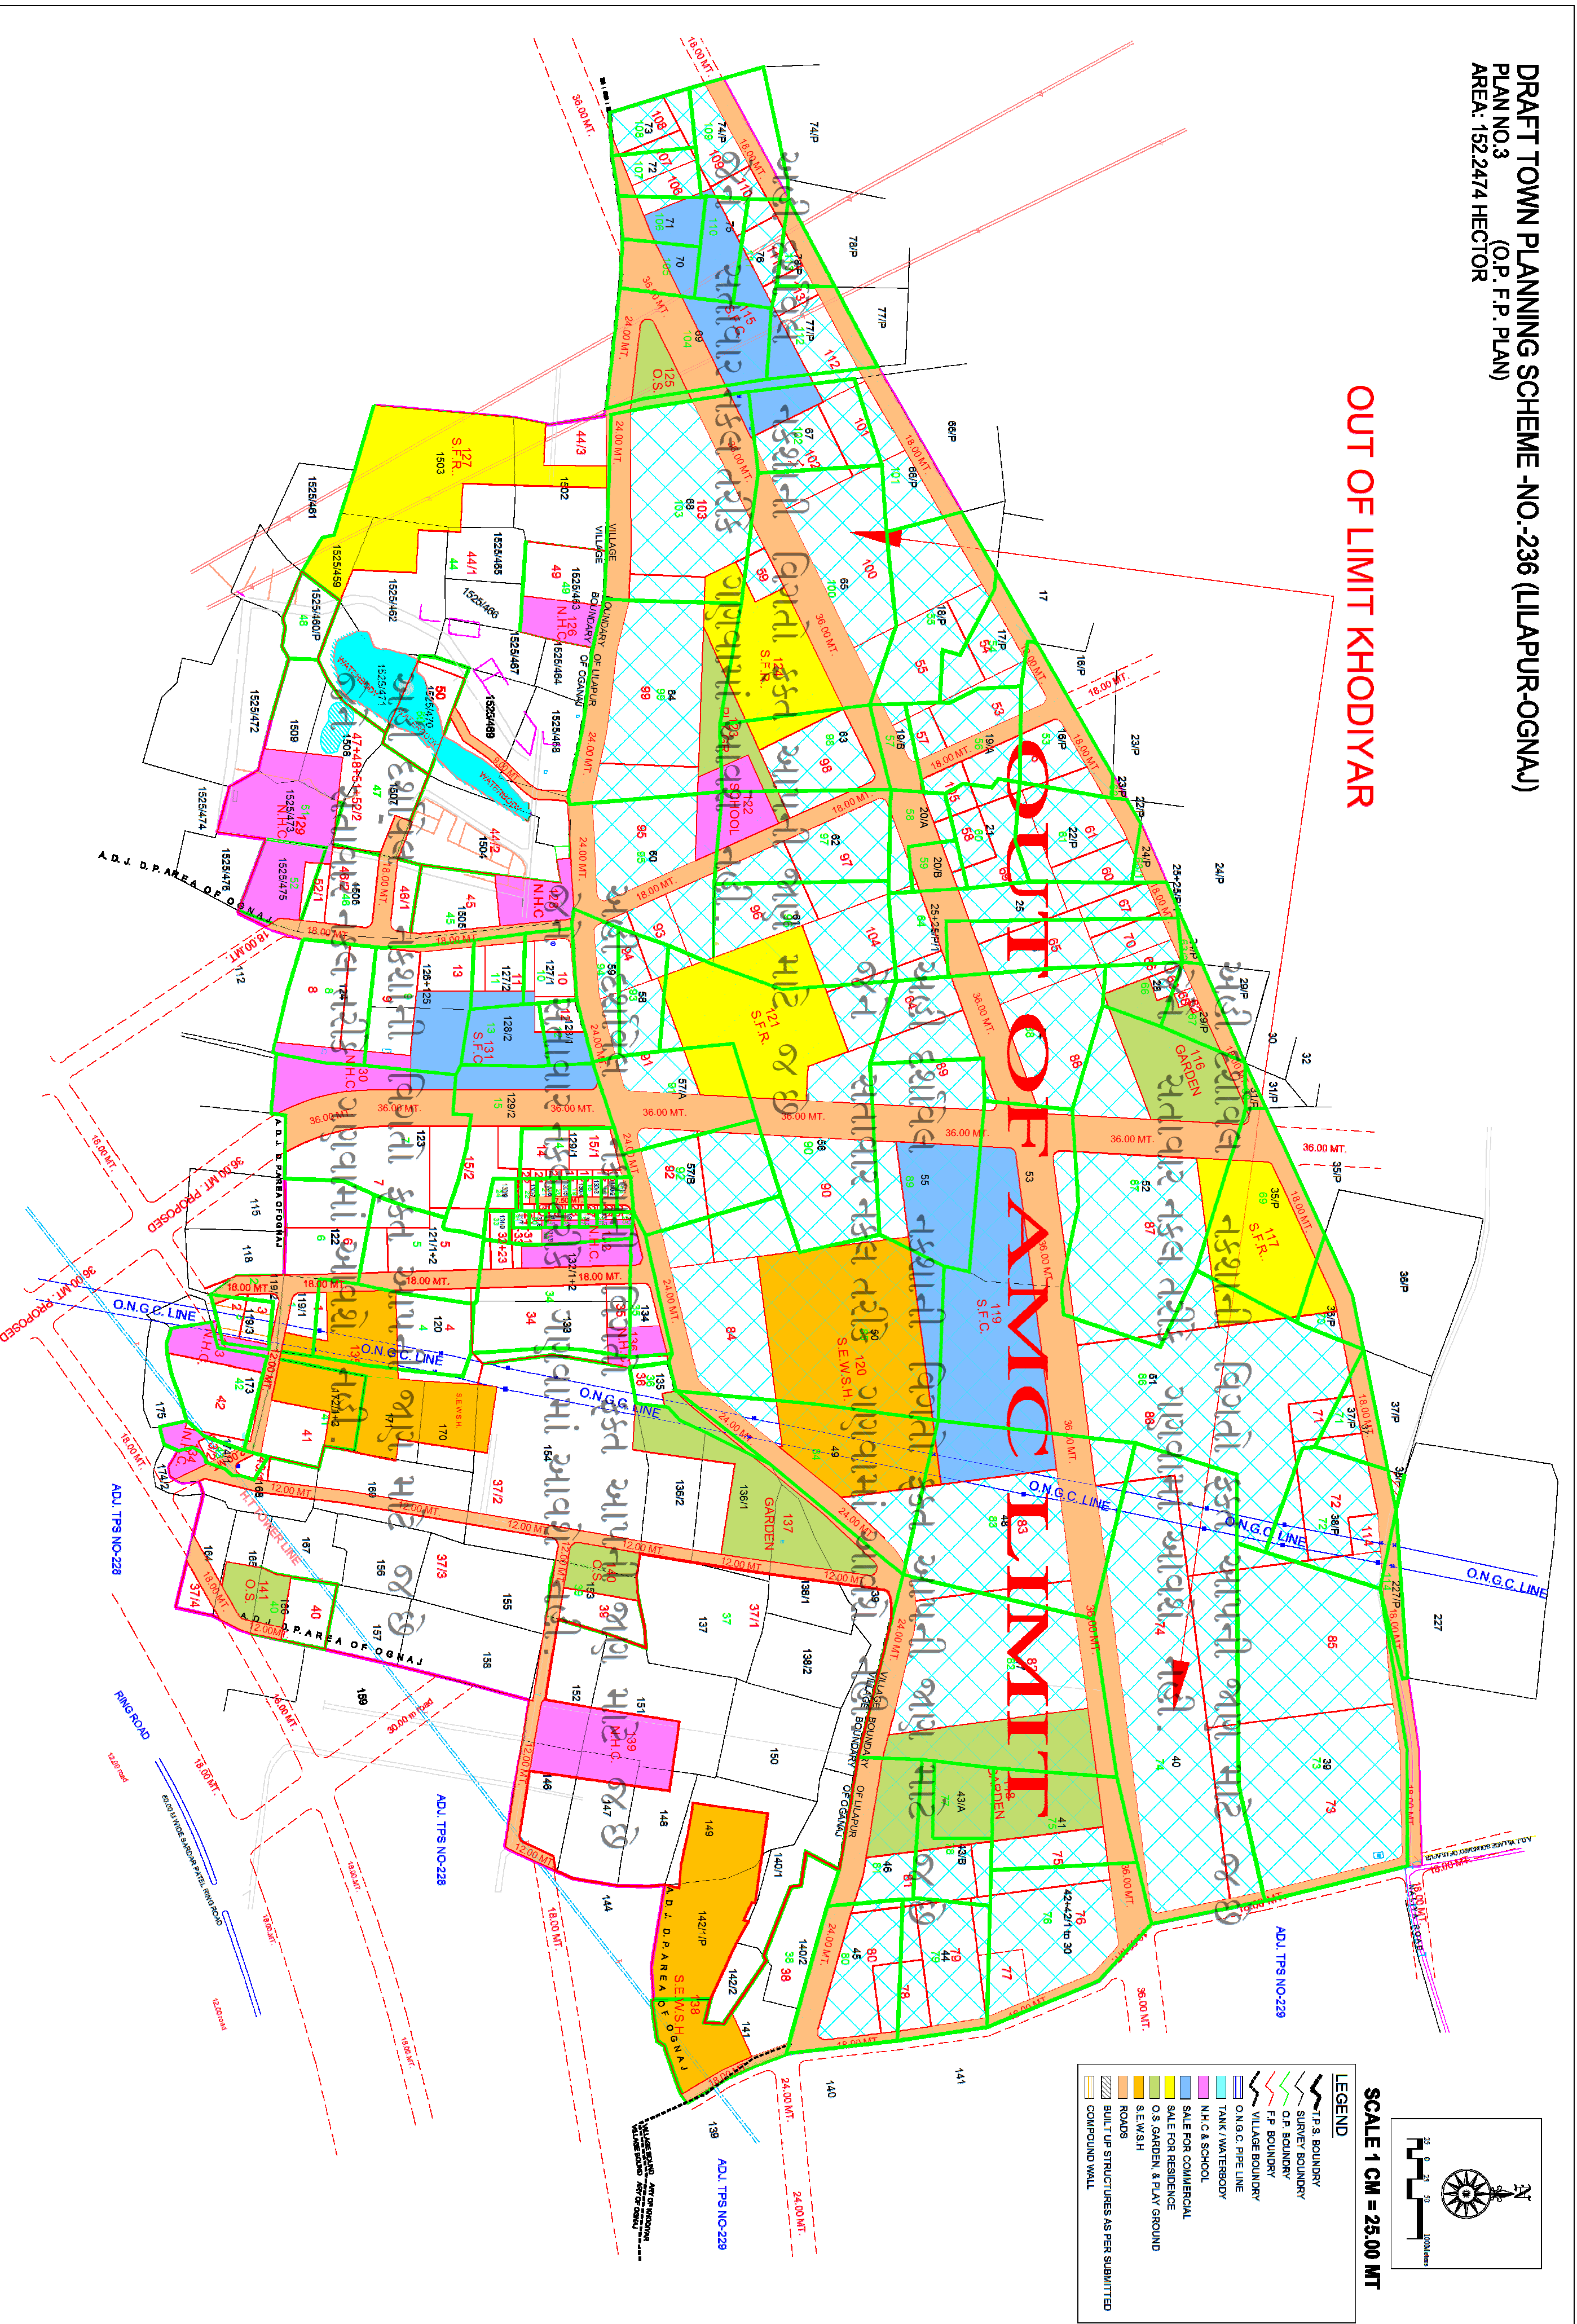

OUT OF LIMIT KHODIYAR

LEGEND

	T.P.S. BOUNDARY
	SURVEY BOUNDARY
	O.P. BOUNDARY
	F.P. BOUNDARY
	VILLAGE BOUNDARY
	O.N.G.C. PIPE LINE
	TANK/WATERBODY
	N.H.C. & SCHOOL
	SALE FOR COMMERCIAL
	SALE FOR RESIDENCE
	O.S. GARDEN & PLAY GROUND
	SEW.S.H.
	ROADS
	BUILT UP STRUCTURES AS PER SUBMITTED
	COMPOUND WALL